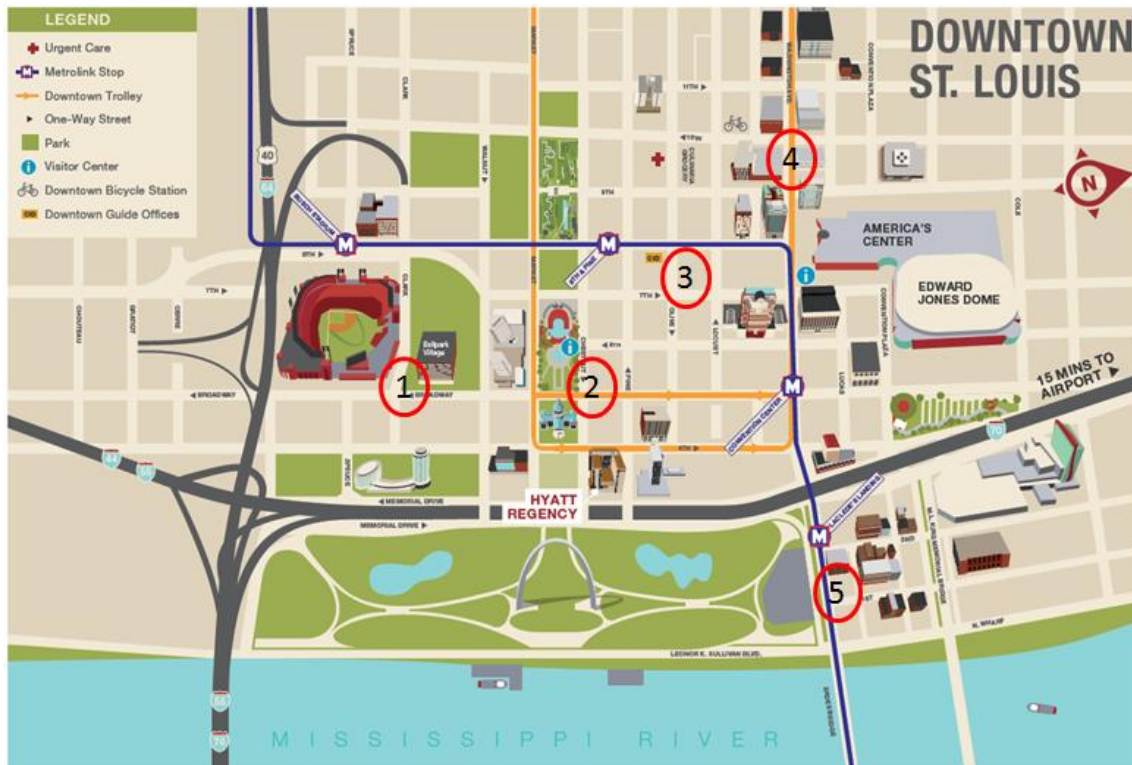

RESTAURANTS WITHIN WALKING DISTANCE HYATT REGENCY ST. LOUIS AT THE ARCH

1 – AROUND BUSCH STADIUM

Ballpark Village - 601 Clark Ave
Salt and Smoke
Budweiser Brewhouse
Cardinal Nation
Katie's Pizza and Pasta
Kobito Poke
Condado

Clark and Bourbon - 799 Clark Ave
Broadway Oyster Bar - 736 S. Broadway
BB's Jazz and Soups - 700 S. Broadway

3 – 9TH & OLIVE

Sauce on the Side - 411 N. 8th St
Sushi Ai - 910 Olive
Park Avenue Coffee - 417 N. 10th
Bridge Tap House and Wine Bar – 1004
Locust
Dao Tien - 820 Olive
Planet Sub - 211 N. 9th

2 – KIENER PLAZA

Chili Mac's Diner - 5th & Pine
Pickles Deli - 701 Olive
Red Door - 217 N 7th St
(delivery and takeout only)
Hooters - Chestnut & 6th
Union 30 - 705 Olive St
Carmine's Steak House - 20 S 4th St
Chris's at the Docket – 100 N Tucker

4 – WASHINGTON AVENUE

Aubergine Café – 550 N. 7th St
Sugarfire Smokehouse – 605 Washington Ave
Hi Pointe – 634 Washington Ave
Sen Thai - 1000 Washington Ave
Rooster – 1025 Washington Ave
El Burro Loco - 1101 Lucas Ave
Havana's Cuisine - 1131 Washington Ave
Rosalita's - 1235 Washington Ave
Blondie's - 1301 Washington Ave
Farinas – 1001 Washington
Asia Gourmet – 412 Tucker
Levels Nigerian Cuisine – 1405 Washington Ave
Crab's Landing – 701 N. Tucker Blvd

5 – LACLEDE'S AND HORSESHOE

Old Spaghetti Factory - 727 N. 1nd St.
Horseshoe Casino -999 N. 2nd St.
Cinder House
Morton's The Steakhouse
The Slice
Kimchi Guys – 612 N. 2nd St
The Lou Eats and Drinks – 710 N 2nd St