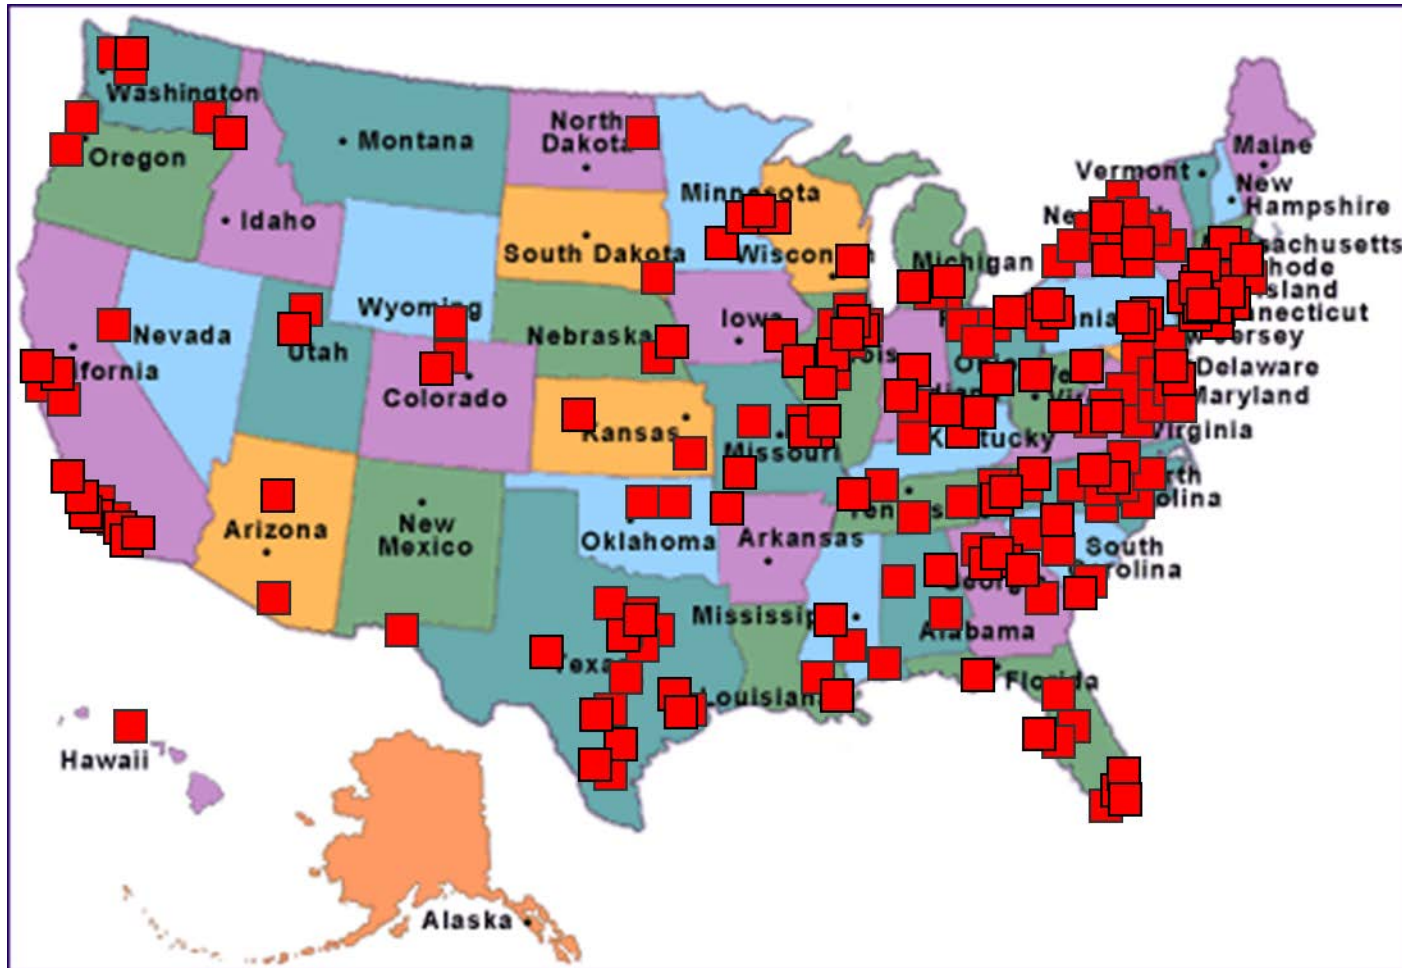

Tau Sigma Growth