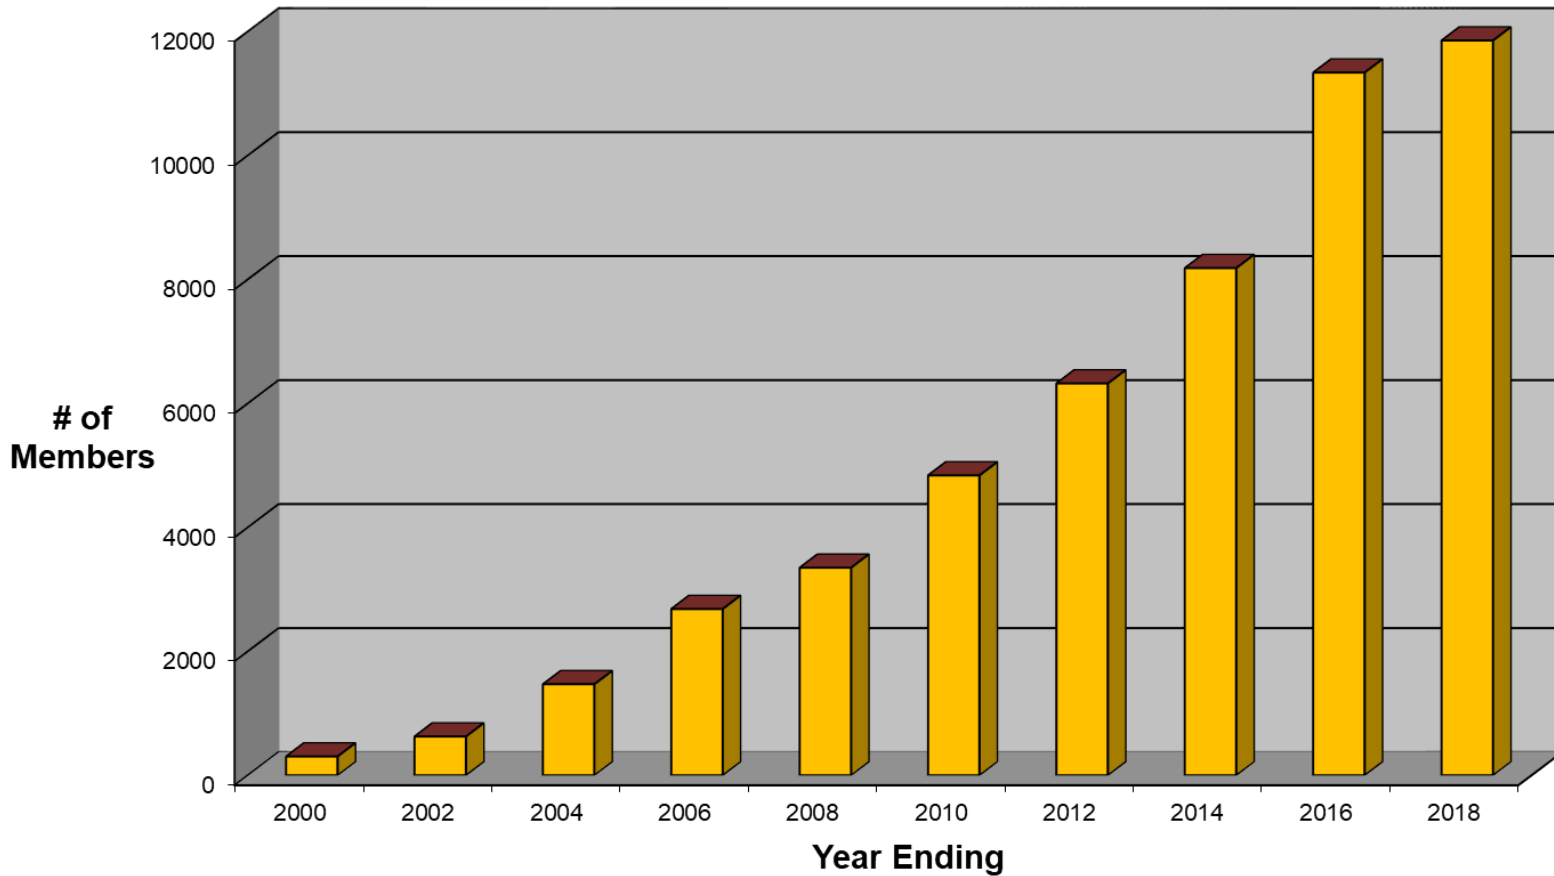

ALL PROCEEDS BENEFIT THE JUMPSTART
LITERACY FAIR FOR UNDERSERVED YOUTH

Who we are and what we do!

Who we are and what we do!

Who we are and what we do!

Tau Sigma History

- Beginnings at Auburn University
 - From 1984 to the first chapter in 1999
 - Students in Transition meeting in Pittsburg
 - Univ at Buffalo, Kent State Univ, Univ of Florida, SUNY Oswego, Univ of Central Florida
 - 50th chapter (SUNY - Albany) in 2008
 - 100th chapter (Governors State) in 2012
 - 200th chapter (TAMU - San Antonio) in 2019
 - 100,000th member in 2019

2019 - 20th Anniversary!!!

Tau Sigma Growth

Tau Sigma Growth

Tau Sigma Growth

- We need chapters in...

Tau Sigma Scholarships

- 2019 – 2020
 - \$100,000 in scholarships awarded - 67 scholarships ranging from \$500 to \$5,000
- Each advisor nominates applicants to represent their chapter
- Scholarship applicants are evaluated by a committee of six advisors
- In total, 557 scholarships for a total of \$729,000